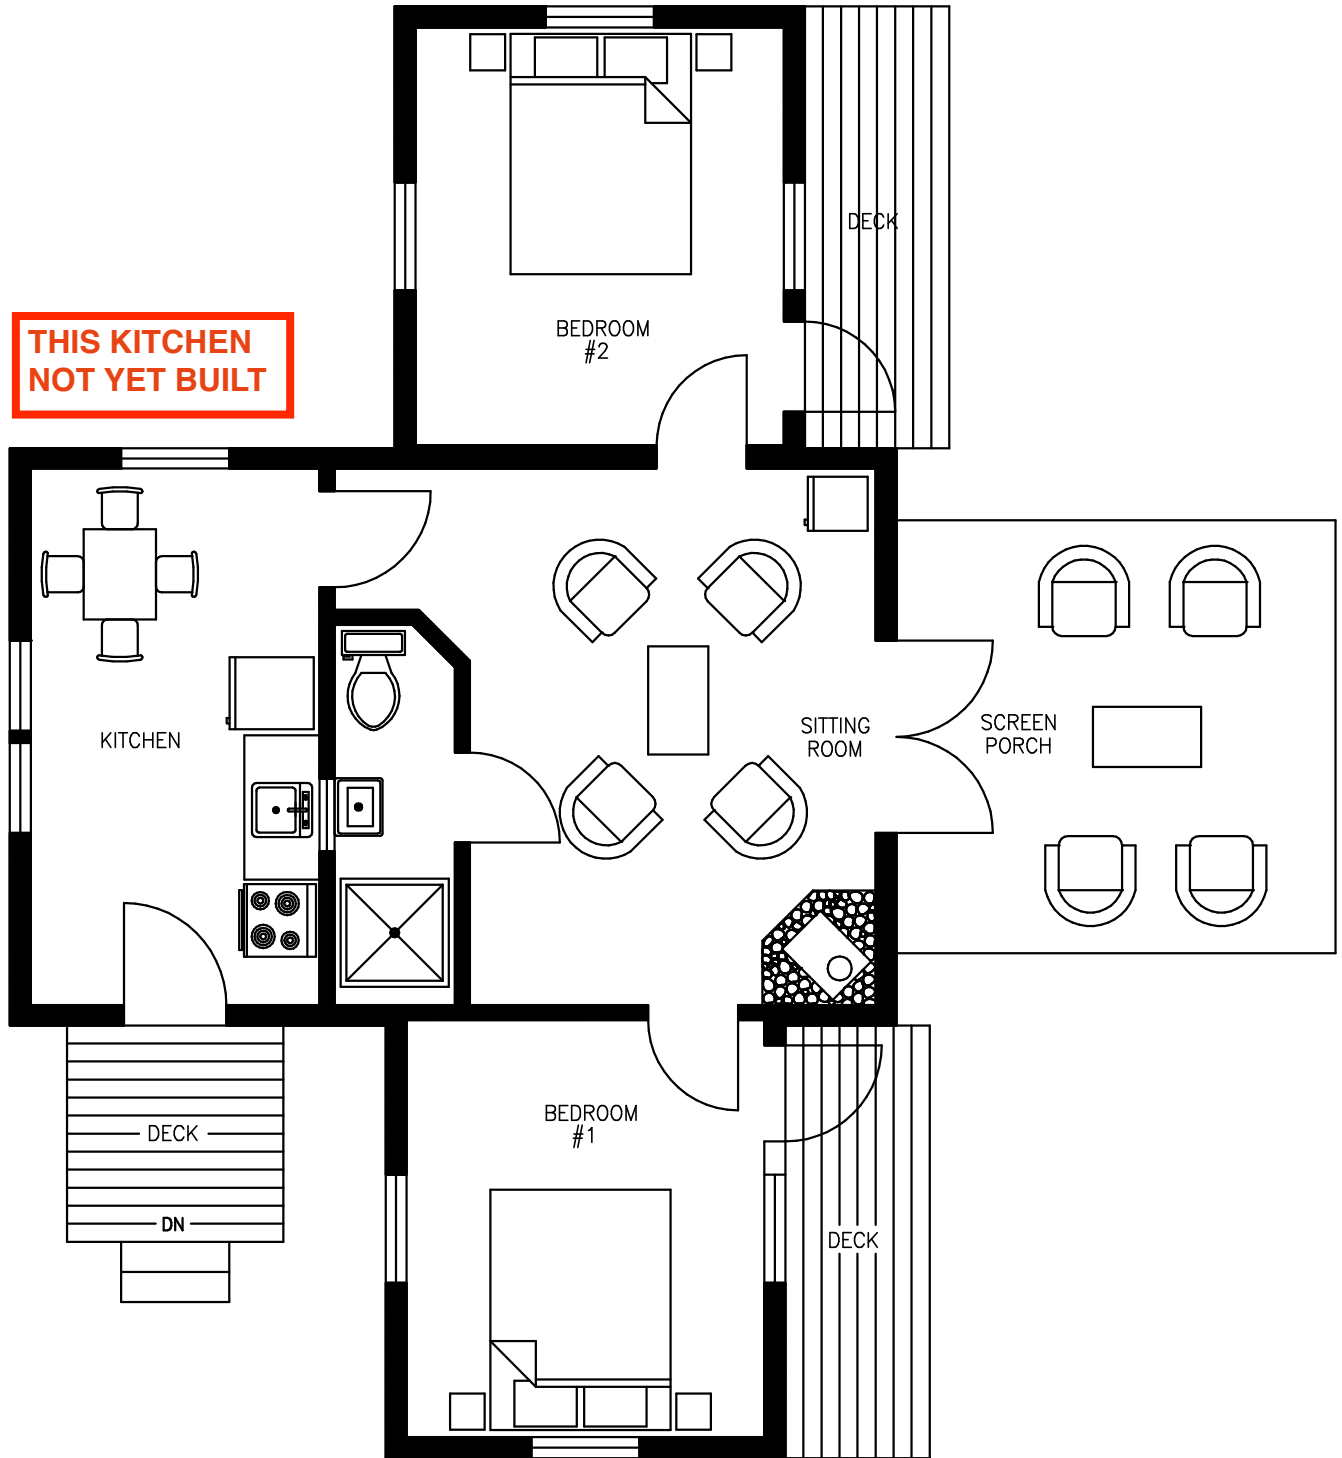

**THIS KITCHEN  
NOT YET BUILT**

DOKIS

PREPARED FOR:  
THE PINE COVE  
COTTAGES

LOCATION:  
FRENCH RIVER, ONTARIO  
COTTAGE  
DOKIS

NORTH:

PREPARED BY:  
MEASURE DRAW CERTIFY  
G. BLAIN: 905 469-0069  
DATE: JUNE 29th. 2006  
FILE # SCALE:  
PINE-COVE20 NOT TO SCALE